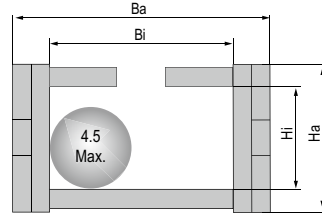

JE10Q.1.F

Series of JE10Q.1.F Bridge type Convenient type

◎ Suitable for 4.5mm or less of cable.

Basic technical data

Pitch=15mm, link per meter=67, length of chain= $S/2+K$, S =stroke. $K=\pi \cdot R$ + "safety ration"

R	18	28	38
H	50	70	90
D	40	50	60
K	90	120	150

Actual mounting height: $H_f=H+13.6$ mm (load 0.1kg/0.5m)

Cable Chain No.	Hi	Bi	Ha	Ba	Styles	Bending radius R	Bracket type and parameters							
							Applicable bracket type	Bore diameter $\phi 1$	(mm) hole distance					
A	B	C	D	E	F									
JE10Q.1.6F	10	6.55	13.6	13.4		18,28,38	X ₁	3.2	8	21.5	4	13.4	JE10Q.1.6F-XJT	

(unit): mm

Note: F indicates that the Convenient type

Fix bracket type and parameters (See table)

* Optional: Guide supporting solution See P092

Order Example

Sample: inner height 10mm, inner width 6.55mm, radius 18mm, length 67 links/1 meter

Order Example

Sample: inner height 11mm, inner width 10.2mm, radius 18mm, length 50 links/1 meter

Chain JE10Q.1.10F R18 1000mm /50 Links

Bracket JE10Q.1.10F-XJT 1 (Set)

Accessories

Note: Various sizes can be customized according to customer requirements.