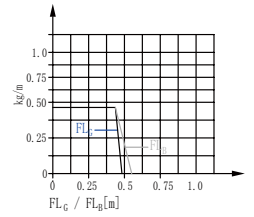

JE10Q.1.F

Series of JE10Q.1.F Bridge type Convenient type

◎ Suitable for 4.5mm or less of cable.

Basic technical data

Pitch=15mm, link per meter=67, length of chain= $S/2+K$, S =stroke. $K=\pi \cdot R$ + "safety ration"

R	18	28	38
H	50	70	90
D	40	50	60
K	90	120	150

Actual mounting height: $H_f=H+13.6$ mm (load 0.1kg/0.5m)

Cable Chain No.	Hi	Bi	Ha	Ba	Styles	Bending radius R	Bracket type and parameters							
							Applicable bracket type	Bore diameter $\phi 1$	(mm) hole distance					
A	B	C	D	E	F									
JE10Q.1.6F	10	6.55	13.6	13.4		18,28,38	X ₁	3.2	8	21.5	4	13.4	JE10Q.1.6F-XJT	

(unit): mm

Note: F indicates that the Convenient type

Fix bracket type and parameters (See table)

* Optional: Guide supporting solution See P092

Order Example

Sample: inner height 10mm, inner width 6.55mm, radius 18mm, length 67 links/1 meter