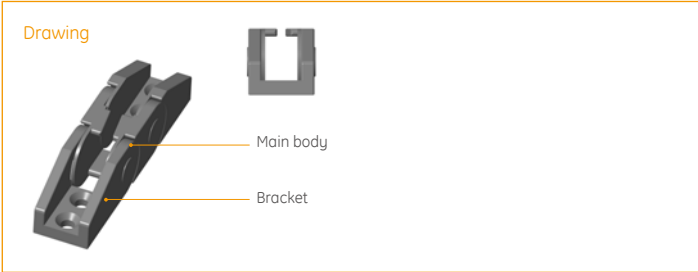

JE10Q.1.F

Series of JE10Q.1.F Bridge type Convenient type

◎ Suitable for 4.5mm or less of cable.

Basic technical data

Pitch=15mm, link per meter=67, length of chain= $S/2+K$, S =stroke. $K=\pi \cdot R$ + "safety ration"

R	18	28	38
H	50	70	90
D	40	50	60
K	90	120	150

Actual mounting height: $H_f=H+13.6$ mm (load 0.1kg/0.5m)

Cable Chain No.	Hi	Bi	Ha	Ba	Styles	Bending radius R	Bracket type and parameters							
							Applicable bracket type	Bore diameter $\phi 1$	(mm) hole distance					
A	B	C	D	E	F									
JE10Q.1.6F	10	6.55	13.6	13.4		18,28,38	X ₁	3.2	8	21.5	4	13.4	JE10Q.1.6F-XJT	

(unit): mm

Note: F indicates that the Convenient type

Fix bracket type and parameters (See table)

* Optional: Guide supporting solution See P092

Order Example

Sample: inner height 10mm, inner width 6.55mm, radius 18mm, length 67 links/1 meter

Chain JE10Q.1.6FR18 1000mm /60 Links

Bracket JE10Q.1.6F-XJT 1 (Set)

Accessories

Note: Various sizes can be customized according to customer requirements.

◎ Suitable for 6.5mm or less of cable.

Basic technical data