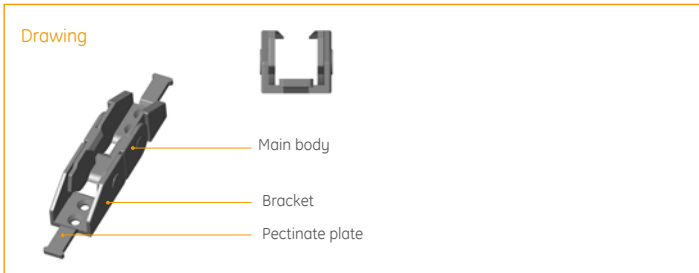

(unit): mm

Note: F indicates that the Convenient type

Fix bracket type and parameters (See table)

* Optional: Guide supporting solution See P092

Order Example

Sample: inner height 10mm, inner width 6.55mm, radius 18mm, length 67 links/1 meter

Chain JE10Q.1.6FR18 1000mm /60 Links

Bracket JE10Q.1.6F-XJT 1 (Set)

Accessories

Note: Various sizes can be customized according to customer requirements.

◎ Suitable for 6.5mm or less of cable.

Basic technical data

Pitch=20mm, link per meter=50, length of chain= $S/2+K$, S =stroke. $K = \pi \cdot R + \text{"safety ration"}$

R	18	28	38
H	51	71	91
D	46	56	66
K	100	140	160

Actual mounting height: $H_p = H + 15\text{mm}$ (load 0.1kg/0.5m)