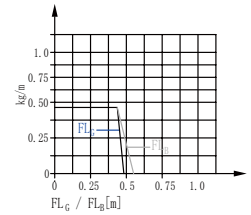

◎ Suitable for 6.5mm or less of cable.