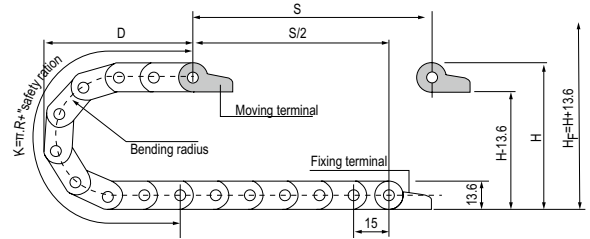

JE10Q.1.F

Series of JE10Q.1.F Bridge type Convenient type

◎ Suitable for 4.5mm or less of cable.

Basic technical data

Pitch=15mm, link per meter=67, length of chain= $S/2+K$, S =stroke. $K=\pi \cdot R$ + "safety ration"

R	18	28	38
H	50	70	90
D	40	50	60
K	90	120	150

Actual mounting height: $H_f=H+13.6$ mm (load 0.1kg/0.5m)

Cable Chain No.	Hi	Bi	Ha	Ba	Styles	Bending radius R	Bracket type and parameters							
							Applicable bracket type	Bore diameter $\phi 1$	(mm) hole distance					
A	B	C	D	E	F									
JE10Q.1.6F	10	6.55	13.6	13.4		18,28,38	X ₁	3.2	8	21.5	4	13.4	JE10Q.1.6F-XJT	

(unit): mm

Note: F indicates that the Convenient type

Fix bracket type and parameters (See table)

* Optional: Guide supporting solution See P092

Order Example

Sample: inner height 10mm, inner width 6.55mm, radius 18mm, length 67 links/1 meter

Pitch=20mm, link per meter=50, length of chain= $S/2+K$, S =stroke. $K = \pi \cdot R + \text{"safety ration"}$

R	18	28	38
H	51	71	91
D	46	56	66
K	100	140	160

Actual mounting height: $H_p = H + 15\text{mm}$ (load 0.1kg/0.5m)