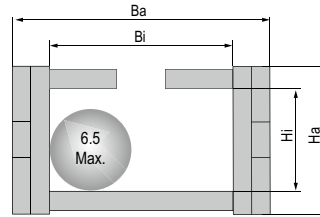

◎ Suitable for 6.5mm or less of cable.