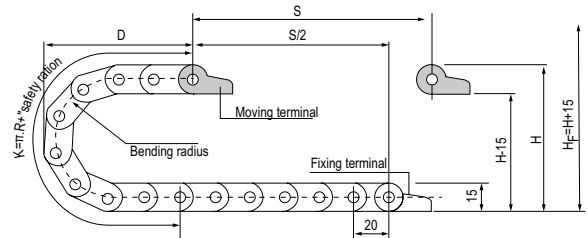

(unit): mm

Note: F indicates that the Convenient type

Fix bracket type and parameters (See table)

* Optional: Guide supporting solution See P092

Order Example

Sample: inner height 10mm, inner width 6.55mm, radius 18mm, length 67 links/1 meter

Chain JE10Q.1.6FR18 1000mm /60 Links

Bracket JE10Q.1.6F-XJT 1 (Set)

Accessories

Note: Various sizes can be customized according to customer requirements.

◎ Suitable for 6.5mm or less of cable.

Basic technical data

Pitch=20mm, link per meter=50, length of chain= $S/2+K$, S =stroke. $K = \pi \cdot R + \text{"safety ration"}$

R	18	28	38
H	51	71	91
D	46	56	66
K	100	140	160

Actual mounting height: $H_p = H + 15\text{mm}$ (load 0.1kg/0.5m)

Order Example

Sample: inner height 11mm, inner width 10.2mm, radius 18mm, length 50 links/1 meter

Chain JE10Q.1.10F R18 1000mm /50 Links

Bracket JE10Q.1.10F-XJT 1 (Set)

Accessories

Note: Various sizes can be customized according to customer requirements.