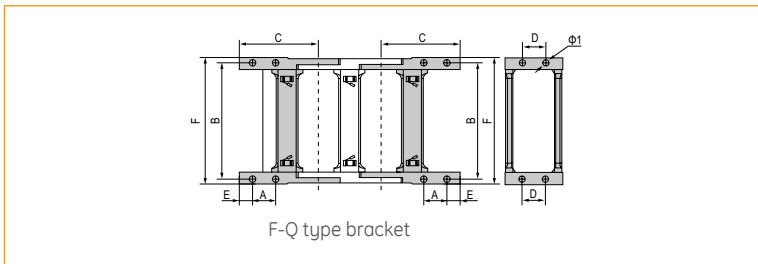

JEZ35Q.2.S

Series of JEZ35Q.2.S-Bridge type open of both side

⊗ Suitable for 30mm or less of cable.

Basic technical data

Pitch=66mm,link per meter=15,length of chain=S/2+K,S=stroke.K=π .R+ "safety ration"

R	75	100	125	150	175	200	300
H	205	255	305	355	405	455	655
D	169	194	219	244	269	294	394
K	396	462	528	660	726	792	1122

Actual mounting height: $H_f = H + 55\text{mm}$ (load 15kg/m)

Cable Chain No.	Hi	Bi	Ha	Ba	Styles	Bending radius R	Bracket type and parameters								
							Applicable bracket type	Bore diameter $\Phi 1$	(mm) hole distance						Bracket No.
									A	B	C	D	E	F	
JEZ35Q.2.50S	35	50	55	73.2	Q.S	75.100. 125. 150.175.200. 300	F-Q	6	24	66	84.5	26	16	78	JEZ35Q.2.50S-FJT
JEZ35Q.2.60S	35	60	55	83.2	Q.S		F-Q	6	24	76	84.5	26	16	88	JEZ35Q.2.60S-FJT
JEZ35Q.2.75S	35	75	55	98.2	Q.S		F-Q	6	24	91	84.5	26	16	103	JEZ35Q.2.75S-FJT
JEZ35Q.2.90S	35	90	55	113.2	Q.S		F-Q	6	24	106	84.5	26	16	118	JEZ35Q.2.90S-FJT
JEZ35Q.2.100S	35	100	55	123.2	Q.S		F-Q	6	24	116	84.5	26	16	128	JEZ35Q.2.100S-FJT
JEZ35Q.2.117S	35	117	55	140.2	Q.S		F-Q	6	24	133	84.5	26	16	145	JEZ35Q.2.117S-FJT
JEZ35Q.2.125S	35	125	55	148.2	Q.S		F-Q	6	24	141	84.5	26	16	153	JEZ35Q.2.125S-FJT
JEZ35Q.2.130S	35	130	55	153.2	Q.S		F-Q	6	24	146	84.5	26	16	158	JEZ35Q.2.130S-FJT
JEZ35Q.2.150S	35	150	55	173.2	Q.S		F-Q	6	24	166	84.5	26	16	178	JEZ35Q.2.150S-FJT
JEZ35Q.2.154S	35	154	55	177.2	Q.S		F-Q	6	24	170	84.5	26	16	182	JEZ35Q.2.154S-FJT
JEZ35Q.2.175S	35	175	55	198.2	Q.S		F-Q	6	24	191	84.5	26	16	203	JEZ35Q.2.175S-FJT
JEZ35Q.2.200S	35	200	55	223.2	Q.S		F-Q	6	24	216	84.5	26	16	228	JEZ35Q.2.200S-FJT
JEZ35Q.2.250S	35	250	55	273.2	Q.S		F-Q	6	24	266	84.5	26	16	278	JEZ35Q.2.250S-FJT
JEZ35Q.2.300S	35	300	55	323.2	Q.S		F-Q	6	24	316	84.5	26	16	328	JEZ35Q.2.300S-FJT

F-Q type bracket

See P092

Order Example

Sample: inner height 35mm, inner width 50mm, radius 75mm, length 15 links/1 meter

Chain JEZ35Q.2.50S R75 1000mm /15 Links (Physical length: ± 2mm)

Bracket JEZ35Q.2.50S-FJT 1 (Set)