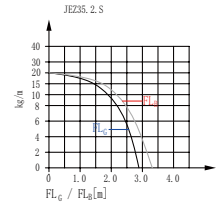

JEZ35Q.2.S

Series of JEZ35Q.2.S-Bridge type open of both side

⊗ Suitable for 30mm or less of cable.

Basic technical data

Pitch=66mm,link per meter=15,length of chain=S/2+K,S=stroke.K=π .R+ "safety ration"