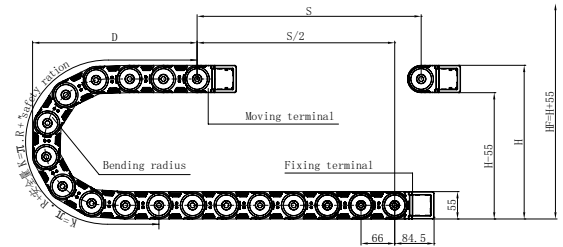

JEZ35Q.2.S

Series of JEZ35Q.2.S-Bridge type open of both side

⊗ Suitable for 30mm or less of cable.

Basic technical data

Pitch=66mm,link per meter=15,length of chain=S/2+K,S=stroke.K=π .R+ "safety ration"

R	75	100	125	150	175	200	300
H	205	255	305	355	405	455	655
D	169	194	219	244	269	294	394
K	396	462	528	660	726	792	1122

Actual mounting height: $H_f = H + 55\text{mm}$ (load 15kg/m)

Cable Chain No.	Hi	Bi	Ha	Ba	Styles	Bending radius R	Bracket type and parameters								
							Applicable bracket type	Bore diameter $\Phi 1$	(mm) hole distance						Bracket No.
									A	B	C	D	E	F	
JEZ35Q.2.50S	35	50	55	73.2	Q.S	75.100. 125. 150.175.200. 300	F-Q	6	24	66	84.5	26	16	78	JEZ35Q.2.50S-FJT
JEZ35Q.2.60S	35	60	55	83.2	Q.S		F-Q	6	24	76	84.5	26	16	88	JEZ35Q.2.60S-FJT
JEZ35Q.2.75S	35	75	55	98.2	Q.S		F-Q	6	24	91	84.5	26	16	103	JEZ35Q.2.75S-FJT
JEZ35Q.2.90S	35	90	55	113.2	Q.S		F-Q	6	24	106	84.5	26	16	118	JEZ35Q.2.90S-FJT
JEZ35Q.2.100S	35	100	55	123.2	Q.S		F-Q	6	24	116	84.5	26	16	128	JEZ35Q.2.100S-FJT
JEZ35Q.2.117S	35	117	55	140.2	Q.S		F-Q	6	24	133	84.5	26	16	145	JEZ35Q.2.117S-FJT
JEZ35Q.2.125S	35	125	55	148.2	Q.S		F-Q	6	24	141	84.5	26	16	153	JEZ35Q.2.125S-FJT
JEZ35Q.2.130S	35	130	55	153.2	Q.S		F-Q	6	24	146	84.5	26	16	158	JEZ35Q.2.130S-FJT
JEZ35Q.2.150S	35	150	55	173.2	Q.S		F-Q	6	24	166	84.5	26	16	178	JEZ35Q.2.150S-FJT
JEZ35Q.2.154S	35	154	55	177.2	Q.S		F-Q	6	24	170	84.5	26	16	182	JEZ35Q.2.154S-FJT
JEZ35Q.2.175S	35	175	55	198.2	Q.S		F-Q	6	24	191	84.5	26	16	203	JEZ35Q.2.175S-FJT
JEZ35Q.2.200S	35	200	55	223.2	Q.S		F-Q	6	24	216	84.5	26	16	228	JEZ35Q.2.200S-FJT
JEZ35Q.2.250S	35	250	55	273.2	Q.S		F-Q	6	24	266	84.5	26	16	278	JEZ35Q.2.250S-FJT
JEZ35Q.2.300S	35	300	55	323.2	Q.S		F-Q	6	24	316	84.5	26	16	328	JEZ35Q.2.300S-FJT

(unit): mm

Note: Q.S Bridge type open of both side, F-Q: bridge type square bracket, Different serial number indicates the difference rank type of fixing holes

Fix bracket type and parameters (See table)