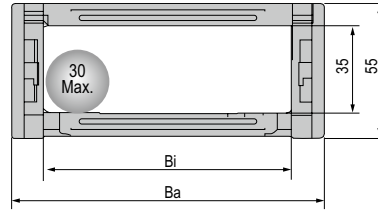

JEZ35Q.2.S

Series of JEZ35Q.2.S-Bridge type open of both side

⊗ Suitable for 30mm or less of cable.

Basic technical data

Pitch=66mm,link per meter=15,length of chain=S/2+K,S=stroke.K=π .R+ "safety ration"

R	75	100	125	150	175	200	300
H	205	255	305	355	405	455	655
D	169	194	219	244	269	294	394
K	396	462	528	660	726	792	1122

Actual mounting height: $H_f = H + 55\text{mm}$ (load 15kg/m)

Cable Chain No.	Hi	Bi	Ha	Ba	Styles	Bending radius R	Bracket type and parameters								
							Applicable bracket type	Bore diameter $\Phi 1$	(mm) hole distance						Bracket No.
									A	B	C	D	E	F	
JEZ35Q.2.50S	35	50	55	73.2	Q.S	75.100. 125. 150.175.200. 300	F-Q	6	24	66	84.5	26	16	78	JEZ35Q.2.50S-FJT
JEZ35Q.2.60S	35	60	55	83.2	Q.S		F-Q	6	24	76	84.5	26	16	88	JEZ35Q.2.60S-FJT
JEZ35Q.2.75S	35	75	55	98.2	Q.S		F-Q	6	24	91	84.5	26	16	103	JEZ35Q.2.75S-FJT
JEZ35Q.2.90S	35	90	55	113.2	Q.S		F-Q	6	24	106	84.5	26	16	118	JEZ35Q.2.90S-FJT
JEZ35Q.2.100S	35	100	55	123.2	Q.S		F-Q	6	24	116	84.5	26	16	128	JEZ35Q.2.100S-FJT
JEZ35Q.2.117S	35	117	55	140.2	Q.S		F-Q	6	24	133	84.5	26	16	145	JEZ35Q.2.117S-FJT
JEZ35Q.2.125S	35	125	55	148.2	Q.S		F-Q	6	24	141	84.5	26	16	153	JEZ35Q.2.125S-FJT
JEZ35Q.2.130S	35	130	55	153.2	Q.S		F-Q	6	24	146	84.5	26	16	158	JEZ35Q.2.130S-FJT
JEZ35Q.2.150S	35	150	55	173.2	Q.S		F-Q	6	24	166	84.5	26	16	178	JEZ35Q.2.150S-FJT
JEZ35Q.2.154S	35	154	55	177.2	Q.S		F-Q	6	24	170	84.5	26	16	182	JEZ35Q.2.154S-FJT
JEZ35Q.2.175S	35	175	55	198.2	Q.S		F-Q	6	24	191	84.5	26	16	203	JEZ35Q.2.175S-FJT
JEZ35Q.2.200S	35	200	55	223.2	Q.S		F-Q	6	24	216	84.5	26	16	228	JEZ35Q.2.200S-FJT
JEZ35Q.2.250S	35	250	55	273.2	Q.S		F-Q	6	24	266	84.5	26	16	278	JEZ35Q.2.250S-FJT
JEZ35Q.2.300S	35	300	55	323.2	Q.S		F-Q	6	24	316	84.5	26	16	328	JEZ35Q.2.300S-FJT

(unit): mm

Note: Q.S Bridge type open of both side, F-Q: bridge type square bracket, Different serial number indicates the difference rank type of fixing holes

Fix bracket type and parameters (See table)