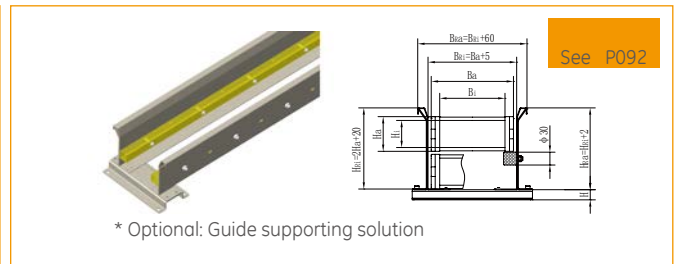

JEZ35Q.2.S

Series of JEZ35Q.2.S-Bridge type open of both side

⊗ Suitable for 30mm or less of cable.

Basic technical data

Pitch=66mm,link per meter=15,length of chain=S/2+K,S=stroke.K=π .R+ "safety ration"

R	75	100	125	150	175	200	300
H	205	255	305	355	405	455	655
D	169	194	219	244	269	294	394
K	396	462	528	660	726	792	1122

Actual mounting height: $H_f = H + 55\text{mm}$ (load 15kg/m)

Cable Chain No.	Hi	Bi	Ha	Ba	Styles	Bending radius R	Bracket type and parameters								
							Applicable bracket type	Bore diameter $\Phi 1$	(mm) hole distance						Bracket No.
									A	B	C	D	E	F	
JEZ35Q.2.50S	35	50	55	73.2	Q.S	75.100. 125. 150.175.200. 300	F-Q	6	24	66	84.5	26	16	78	JEZ35Q.2.50S-FJT
JEZ35Q.2.60S	35	60	55	83.2	Q.S		F-Q	6	24	76	84.5	26	16	88	JEZ35Q.2.60S-FJT
JEZ35Q.2.75S	35	75	55	98.2	Q.S		F-Q	6	24	91	84.5	26	16	103	JEZ35Q.2.75S-FJT
JEZ35Q.2.90S	35	90	55	113.2	Q.S		F-Q	6	24	106	84.5	26	16	118	JEZ35Q.2.90S-FJT
JEZ35Q.2.100S	35	100	55	123.2	Q.S		F-Q	6	24	116	84.5	26	16	128	JEZ35Q.2.100S-FJT
JEZ35Q.2.117S	35	117	55	140.2	Q.S		F-Q	6	24	133	84.5	26	16	145	JEZ35Q.2.117S-FJT
JEZ35Q.2.125S	35	125	55	148.2	Q.S		F-Q	6	24	141	84.5	26	16	153	JEZ35Q.2.125S-FJT
JEZ35Q.2.130S	35	130	55	153.2	Q.S		F-Q	6	24	146	84.5	26	16	158	JEZ35Q.2.130S-FJT
JEZ35Q.2.150S	35	150	55	173.2	Q.S		F-Q	6	24	166	84.5	26	16	178	JEZ35Q.2.150S-FJT
JEZ35Q.2.154S	35	154	55	177.2	Q.S		F-Q	6	24	170	84.5	26	16	182	JEZ35Q.2.154S-FJT
JEZ35Q.2.175S	35	175	55	198.2	Q.S		F-Q	6	24	191	84.5	26	16	203	JEZ35Q.2.175S-FJT
JEZ35Q.2.200S	35	200	55	223.2	Q.S		F-Q	6	24	216	84.5	26	16	228	JEZ35Q.2.200S-FJT
JEZ35Q.2.250S	35	250	55	273.2	Q.S		F-Q	6	24	266	84.5	26	16	278	JEZ35Q.2.250S-FJT
JEZ35Q.2.300S	35	300	55	323.2	Q.S		F-Q	6	24	316	84.5	26	16	328	JEZ35Q.2.300S-FJT

F-Q type bracket

See P092

Order Example

Sample: inner height 35mm, inner width 50mm, radius 75mm, length 15 links/1 meter

Chain JEZ35Q.2.50S R75 1000mm /15 Links (Physical length: ± 2mm)

Bracket JEZ35Q.2.50S-FJT 1 (Set)