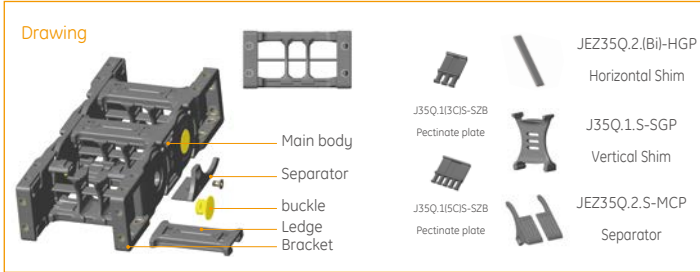

JEZ35Q.2.S

Series of JEZ35Q.2.S-Bridge type open of both side

⊗ Suitable for 30mm or less of cable.

Basic technical data

Pitch=66mm,link per meter=15,length of chain=S/2+K,S=stroke.K=π .R+ "safety ration"

R	75	100	125	150	175	200	300
H	205	255	305	355	405	455	655
D	169	194	219	244	269	294	394
K	396	462	528	660	726	792	1122

Actual mounting height: $H_f = H + 55\text{mm}$ (load 15kg/m)

Cable Chain No.	Hi	Bi	Ha	Ba	Styles	Bending radius R	Bracket type and parameters								
							Applicable bracket type	Bore diameter $\Phi 1$	(mm) hole distance						Bracket No.
									A	B	C	D	E	F	
JEZ35Q.2.50S	35	50	55	73.2	Q.S	75.100. 125. 150.175.200. 300	F-Q	6	24	66	84.5	26	16	78	JEZ35Q.2.50S-FJT
JEZ35Q.2.60S	35	60	55	83.2	Q.S		F-Q	6	24	76	84.5	26	16	88	JEZ35Q.2.60S-FJT
JEZ35Q.2.75S	35	75	55	98.2	Q.S		F-Q	6	24	91	84.5	26	16	103	JEZ35Q.2.75S-FJT
JEZ35Q.2.90S	35	90	55	113.2	Q.S		F-Q	6	24	106	84.5	26	16	118	JEZ35Q.2.90S-FJT
JEZ35Q.2.100S	35	100	55	123.2	Q.S		F-Q	6	24	116	84.5	26	16	128	JEZ35Q.2.100S-FJT
JEZ35Q.2.117S	35	117	55	140.2	Q.S		F-Q	6	24	133	84.5	26	16	145	JEZ35Q.2.117S-FJT
JEZ35Q.2.125S	35	125	55	148.2	Q.S		F-Q	6	24	141	84.5	26	16	153	JEZ35Q.2.125S-FJT
JEZ35Q.2.130S	35	130	55	153.2	Q.S		F-Q	6	24	146	84.5	26	16	158	JEZ35Q.2.130S-FJT
JEZ35Q.2.150S	35	150	55	173.2	Q.S		F-Q	6	24	166	84.5	26	16	178	JEZ35Q.2.150S-FJT
JEZ35Q.2.154S	35	154	55	177.2	Q.S		F-Q	6	24	170	84.5	26	16	182	JEZ35Q.2.154S-FJT
JEZ35Q.2.175S	35	175	55	198.2	Q.S		F-Q	6	24	191	84.5	26	16	203	JEZ35Q.2.175S-FJT
JEZ35Q.2.200S	35	200	55	223.2	Q.S		F-Q	6	24	216	84.5	26	16	228	JEZ35Q.2.200S-FJT
JEZ35Q.2.250S	35	250	55	273.2	Q.S		F-Q	6	24	266	84.5	26	16	278	JEZ35Q.2.250S-FJT
JEZ35Q.2.300S	35	300	55	323.2	Q.S		F-Q	6	24	316	84.5	26	16	328	JEZ35Q.2.300S-FJT

F-Q type bracket

See P092

Order Example

Sample: inner height 35mm, inner width 50mm, radius 75mm, length 15 links/1 meter

Chain JEZ35Q.2.50S R75 1000mm /15 Links (Physical length: ± 2mm)

Bracket JEZ35Q.2.50S-FJT 1 (Set)