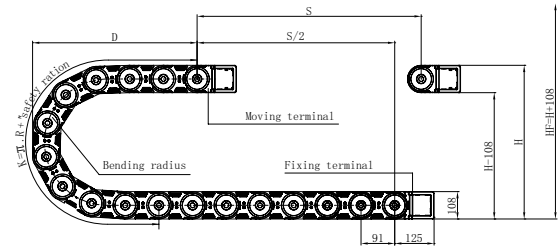

JEZ80Q.2.S

Series of JEZ80Q.2.S-Bridge type open of both side

⊗ Suitable for 72mm or less of cable.

Basic technical data

Pitch=91mm, link per meter=11, length of chain=S/2+K, S=stroke. K=π.R+ "safety ration"

R	150	200	250	300	350	400	500	600
H	408	508	608	708	808	908	1108	1308
D	295	345	395	445	495	545	645	745
K	728	819	1001	1183	1365	1456	1820	2093

Actual mounting height: $H_f = H + 108\text{mm}$ (load 3kg/m)

(unit): mm

Note: Q.S Bridge type open of both side, F-Q: bridge type square bracket, Different serial number indicates the difference rank type of fixing holes

Fix bracket type and parameters (See table)

* Optional: Guide supporting solution

Order Example

Sample: inner height 80mm, inner width 75mm, radius 150mm, length 11 links/1 meter
 Chain JEZ80Q.2.75S R150 1000mm /11 Links (Physical length: ± 2mm)
 Bracket JEZ80Q.2.75S-FJT 1 (Set)
 Accessories 1 vertical shim/1 horizontal shim can be mounted in every link