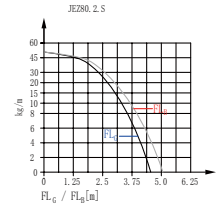

JEZ80Q.2.S

Series of JEZ80Q.2.S-Bridge type open of both side

⊗ Suitable for 72mm or less of cable.

Basic technical data

Pitch=91mm, link per meter=11, length of chain=S/2+K, S=stroke. K=π.R+ "safety ration"

R	150	200	250	300	350	400	500	600
H	408	508	608	708	808	908	1108	1308
D	295	345	395	445	495	545	645	745
K	728	819	1001	1183	1365	1456	1820	2093

Actual mounting height: $H_f = H + 108\text{mm}$ (load 3kg/m)