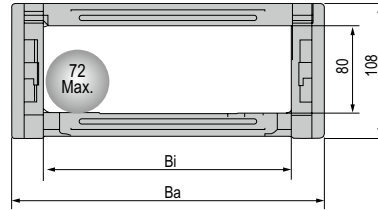

JEZ80Q.2.S

Series of JEZ80Q.2.S-Bridge type open of both side

⊗ Suitable for 72mm or less of cable.

Basic technical data

Pitch=91mm, link per meter=11, length of chain=S/2+K, S=stroke. K=π.R+ "safety ration"

R	150	200	250	300	350	400	500	600
H	408	508	608	708	808	908	1108	1308
D	295	345	395	445	495	545	645	745
K	728	819	1001	1183	1365	1456	1820	2093

Actual mounting height: $H_f = H + 108\text{mm}$ (load 3kg/m)

(unit): mm

Note: Q.S Bridge type open of both side, F-Q: bridge type square bracket, Different serial number indicates the difference rank type of fixing holes

Fix bracket type and parameters (See table)

* Optional: Guide supporting solution

Order Example

Sample: inner height 80mm, inner width 75mm, radius 150mm, length 11 links/1 meter
 Chain JEZ80Q.2.75S R150 1000mm /11 Links (Physical length: ± 2mm)
 Bracket JEZ80Q.2.75S-FJT 1 (Set)
 Accessories 1 vertical shim/1 horizontal shim can be mounted in every link