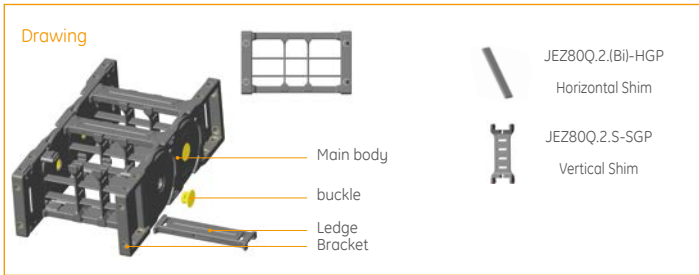

JEZ80Q.2.S

Series of JEZ80Q.2.S-Bridge type open of both side

⊗ Suitable for 72mm or less of cable.

Basic technical data

Pitch=91mm, link per meter=11, length of chain=S/2+K, S=stroke. K=π.R+ "safety ration"

R	150	200	250	300	350	400	500	600
H	408	508	608	708	808	908	1108	1308
D	295	345	395	445	495	545	645	745
K	728	819	1001	1183	1365	1456	1820	2093

Actual mounting height: $H_f = H + 108\text{mm}$ (load 3kg/m)

Cable Chain No.	Hi	Bi	Ha	Ba	Styles	Bending radius R	Bracket type and parameters						Bracket No.		
							Applicable bracket type	Bore diameter $\Phi 1$	(mm) hole distance						
									A	B	C	D		E	F
JEZ80Q.2.75S	80	75	108	106	Q.S	150.200.250. 300.350.400. 500.600	F-Q	9	35	95	125	66	20	112	JEZ80Q.2.75S-FJT
JEZ80Q.2.85S	80	85	108	116	Q.S		F-Q	9	35	105	125	66	20	122	JEZ80Q.2.85S-FJT
JEZ80Q.2.100S	80	100	108	131	Q.S		F-Q	9	35	120	125	66	20	137	JEZ80Q.2.100S-FJT
JEZ80Q.2.125S	80	125	108	156	Q.S		F-Q	9	35	145	125	66	20	162	JEZ80Q.2.125S-FJT
JEZ80Q.2.150S	80	150	108	181	Q.S		F-Q	9	35	170	125	66	20	187	JEZ80Q.2.150S-FJT
JEZ80Q.2.175S	80	175	108	206	Q.S		F-Q	9	35	195	125	66	20	212	JEZ80Q.2.175S-FJT
JEZ80Q.2.200S	80	200	108	231	Q.S		F-Q	9	35	220	125	66	20	237	JEZ80Q.2.200S-FJT
JEZ80Q.2.250S	80	250	108	281	Q.S		F-Q	9	35	270	125	66	20	287	JEZ80Q.2.250S-FJT
JEZ80Q.2.300S	80	300	108	331	Q.S		F-Q	9	35	320	125	66	20	337	JEZ80Q.2.300S-FJT
JEZ80Q.2.350S	80	350	108	381	Q.S		F-Q	9	35	370	125	66	20	387	JEZ80Q.2.350S-FJT
JEZ80Q.2.400S	80	400	108	431	Q.S		F-Q	9	35	420	125	66	20	437	JEZ80Q.2.400S-FJT

* Optional: Guide supporting solution

Order Example

Sample: inner height 80mm, inner width 75mm, radius 150mm, length 11 links/1 meter
 Chain JEZ80Q.2.75S R150 1000mm /11 Links (Physical length: ± 2mm)
 Bracket JEZ80Q.2.75S-FJT 1 (Set)
 Accessories 1 vertical shim/1 horizontal shim can be mounted in every link