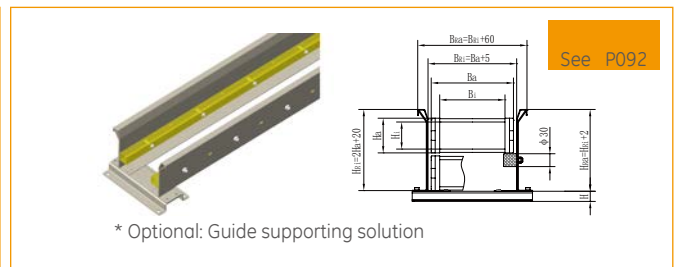

JEZ80Q.2.S

Series of JEZ80Q.2.S-Bridge type open of both side

⊗ Suitable for 72mm or less of cable.

Basic technical data

Pitch=91mm, link per meter=11, length of chain=S/2+K, S=stroke. K=π.R+ "safety ration"

R	150	200	250	300	350	400	500	600
H	408	508	608	708	808	908	1108	1308
D	295	345	395	445	495	545	645	745
K	728	819	1001	1183	1365	1456	1820	2093

Actual mounting height: $H_f = H + 108\text{mm}$ (load 3kg/m)

Cable Chain No.	Hi	Bi	Ha	Ba	Styles	Bending radius R	Bracket type and parameters						Bracket No.		
							Applicable bracket type	Bore diameter $\Phi 1$	(mm) hole distance						
									A	B	C	D		E	F
JEZ80Q.2.75S	80	75	108	106	Q.S	150.200.250. 300.350.400. 500.600	F-Q	9	35	95	125	66	20	112	JEZ80Q.2.75S-FJT
JEZ80Q.2.85S	80	85	108	116	Q.S		F-Q	9	35	105	125	66	20	122	JEZ80Q.2.85S-FJT
JEZ80Q.2.100S	80	100	108	131	Q.S		F-Q	9	35	120	125	66	20	137	JEZ80Q.2.100S-FJT
JEZ80Q.2.125S	80	125	108	156	Q.S		F-Q	9	35	145	125	66	20	162	JEZ80Q.2.125S-FJT
JEZ80Q.2.150S	80	150	108	181	Q.S		F-Q	9	35	170	125	66	20	187	JEZ80Q.2.150S-FJT
JEZ80Q.2.175S	80	175	108	206	Q.S		F-Q	9	35	195	125	66	20	212	JEZ80Q.2.175S-FJT
JEZ80Q.2.200S	80	200	108	231	Q.S		F-Q	9	35	220	125	66	20	237	JEZ80Q.2.200S-FJT
JEZ80Q.2.250S	80	250	108	281	Q.S		F-Q	9	35	270	125	66	20	287	JEZ80Q.2.250S-FJT
JEZ80Q.2.300S	80	300	108	331	Q.S		F-Q	9	35	320	125	66	20	337	JEZ80Q.2.300S-FJT
JEZ80Q.2.350S	80	350	108	381	Q.S		F-Q	9	35	370	125	66	20	387	JEZ80Q.2.350S-FJT
JEZ80Q.2.400S	80	400	108	431	Q.S		F-Q	9	35	420	125	66	20	437	JEZ80Q.2.400S-FJT

* Optional: Guide supporting solution

Order Example

Sample: inner height 80mm, inner width 75mm, radius 150mm, length 11 links/1 meter
 Chain JEZ80Q.2.75S R150 1000mm /11 Links (Physical length: ± 2mm)
 Bracket JEZ80Q.2.75S-FJT 1 (Set)
 Accessories 1 vertical shim/1 horizontal shim can be mounted in every link