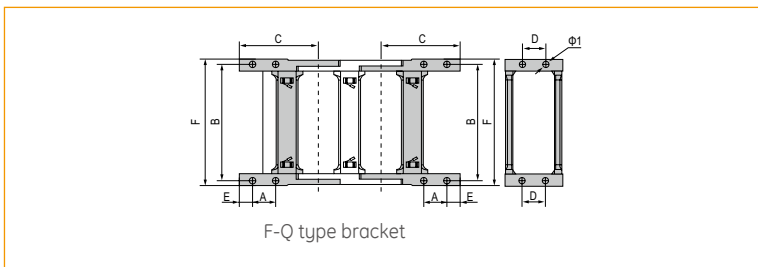

JEZ80Q.2.S

Series of JEZ80Q.2.S-Bridge type open of both side

⊗ Suitable for 72mm or less of cable.

Basic technical data

Pitch=91mm, link per meter=11, length of chain=S/2+K, S=stroke. K=π.R+ "safety ration"

R	150	200	250	300	350	400	500	600
H	408	508	608	708	808	908	1108	1308
D	295	345	395	445	495	545	645	745
K	728	819	1001	1183	1365	1456	1820	2093

Actual mounting height: $H_f = H + 108\text{mm}$ (load 3kg/m)

Cable Chain No.	Hi	Bi	Ha	Ba	Styles	Bending radius R	Bracket type and parameters						Bracket No.		
							Applicable bracket type	Bore diameter $\Phi 1$	(mm) hole distance						
									A	B	C	D		E	F
JEZ80Q.2.75S	80	75	108	106	Q.S	150.200.250. 300.350.400. 500.600	F-Q	9	35	95	125	66	20	112	JEZ80Q.2.75S-FJT
JEZ80Q.2.85S	80	85	108	116	Q.S		F-Q	9	35	105	125	66	20	122	JEZ80Q.2.85S-FJT
JEZ80Q.2.100S	80	100	108	131	Q.S		F-Q	9	35	120	125	66	20	137	JEZ80Q.2.100S-FJT
JEZ80Q.2.125S	80	125	108	156	Q.S		F-Q	9	35	145	125	66	20	162	JEZ80Q.2.125S-FJT
JEZ80Q.2.150S	80	150	108	181	Q.S		F-Q	9	35	170	125	66	20	187	JEZ80Q.2.150S-FJT
JEZ80Q.2.175S	80	175	108	206	Q.S		F-Q	9	35	195	125	66	20	212	JEZ80Q.2.175S-FJT
JEZ80Q.2.200S	80	200	108	231	Q.S		F-Q	9	35	220	125	66	20	237	JEZ80Q.2.200S-FJT
JEZ80Q.2.250S	80	250	108	281	Q.S		F-Q	9	35	270	125	66	20	287	JEZ80Q.2.250S-FJT
JEZ80Q.2.300S	80	300	108	331	Q.S		F-Q	9	35	320	125	66	20	337	JEZ80Q.2.300S-FJT
JEZ80Q.2.350S	80	350	108	381	Q.S		F-Q	9	35	370	125	66	20	387	JEZ80Q.2.350S-FJT
JEZ80Q.2.400S	80	400	108	431	Q.S		F-Q	9	35	420	125	66	20	437	JEZ80Q.2.400S-FJT

* Optional: Guide supporting solution

Order Example

Sample: inner height 80mm, inner width 75mm, radius 150mm, length 11 links/1 meter
 Chain JEZ80Q.2.75S R150 1000mm /11 Links (Physical length: ± 2mm)
 Bracket JEZ80Q.2.75S-FJT 1 (Set)
 Accessories 1 vertical shim/1 horizontal shim can be mounted in every link